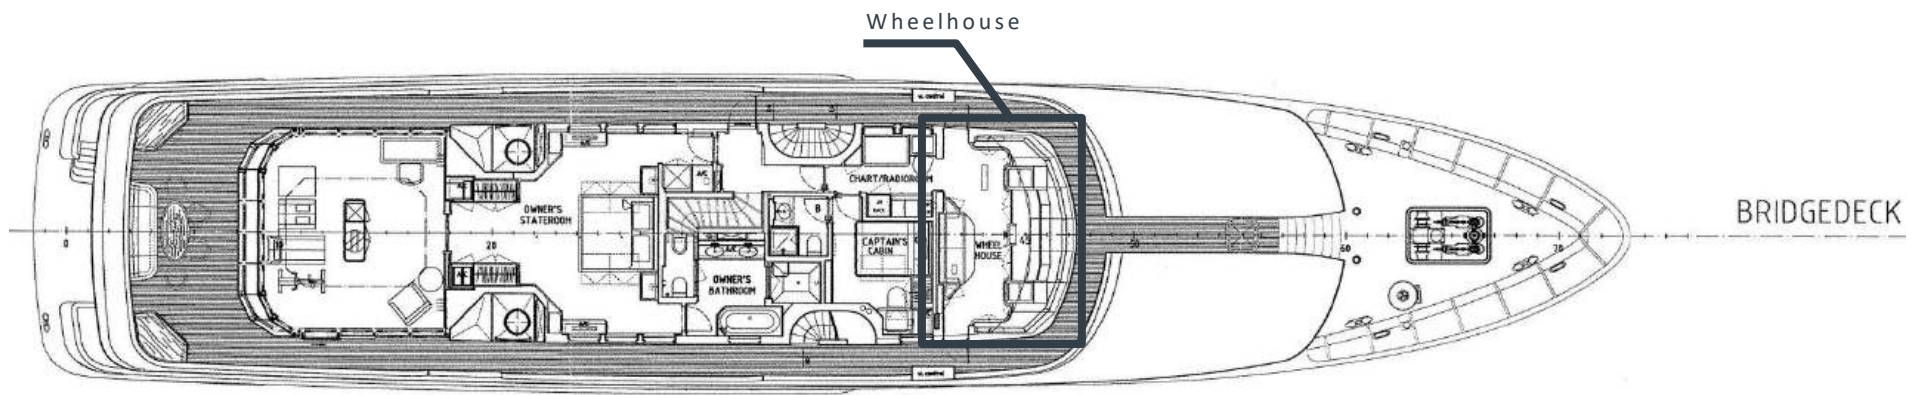

EXPERT'S VIEW

"M/Y BRAVADO boasts a spectacular Owner's stateroom on the bridge deck with a 25m2 gym, five elegant guest cabins, and a German pedigree for quality. Meticulously maintained by the same Owner since 2015, refitted and upgraded in 2016/2021/2024. This world-cruising yacht has an ocean-crossing range. She features a new interior, modern navigation systems, formal dining room, and low fuel consumption, ensuring a comfortable navigation."

Bridge Deck
Aft Lounge

BRIDGE DECK

BRIDGE DECK

MAINDECK

LOWERDECK