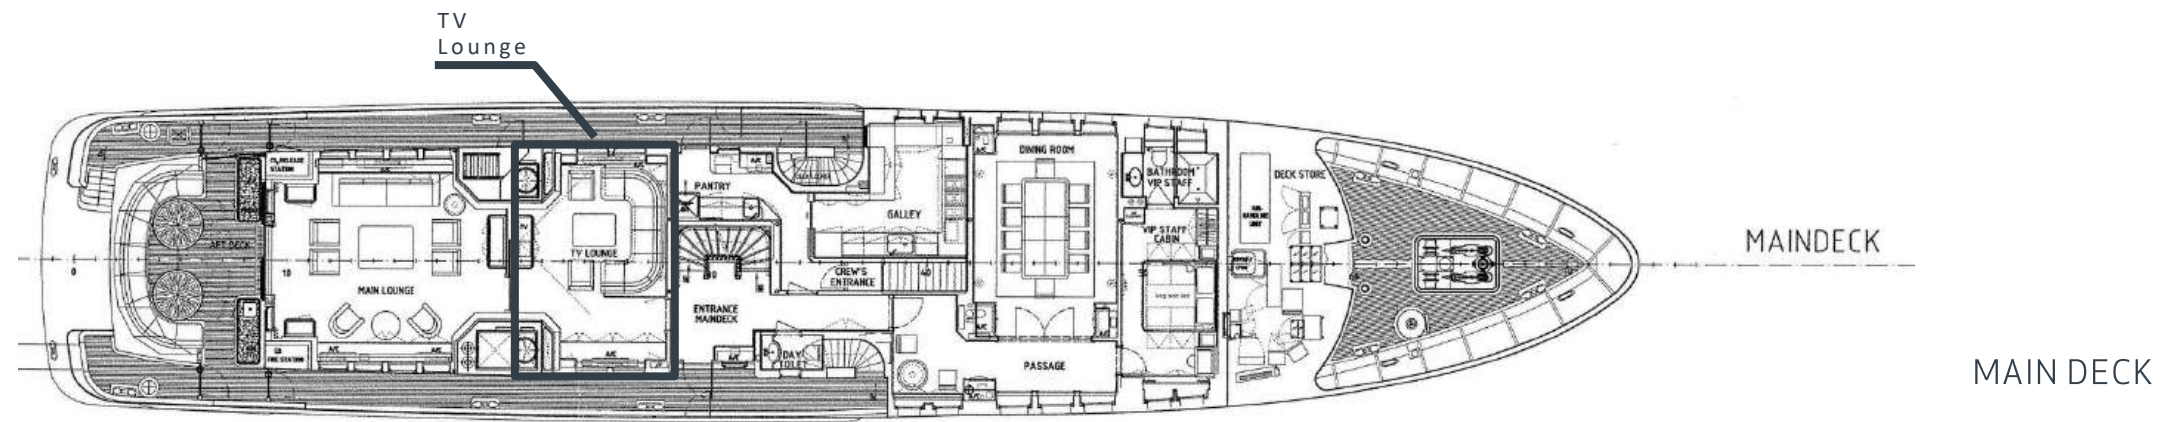

FOR SALE

BRAVADO

BUILDER	ABEKING & RASMUSSEN
BUILT / REFIT	2004 / 2021 / 2024
BEAM	8.70M / 28'07"
DRAFT	2.90M / 9'06"
STATEROOMS	6
GUESTS	12
CREW	11
HULL MATERIAL	STEEL
SPEED	12 KNOTS / 14 MAX
FLAG	MALTA

EXPERT'S VIEW

"M/Y BRAVADO boasts a spectacular Owner's stateroom on the bridge deck with a 25m2 gym, five elegant guest cabins, and a German pedigree for quality. Meticulously maintained by the same Owner since 2015, refitted and upgraded in 2016/2021/2024. This world-cruising yacht has an ocean-crossing range. She features a new interior, modern navigation systems, formal dining room, and low fuel consumption, ensuring a comfortable navigation."

Bridge Deck
Aft Lounge

BRIDGE DECK

BRIDGE DECK

MAINDECK

LOWERDECK