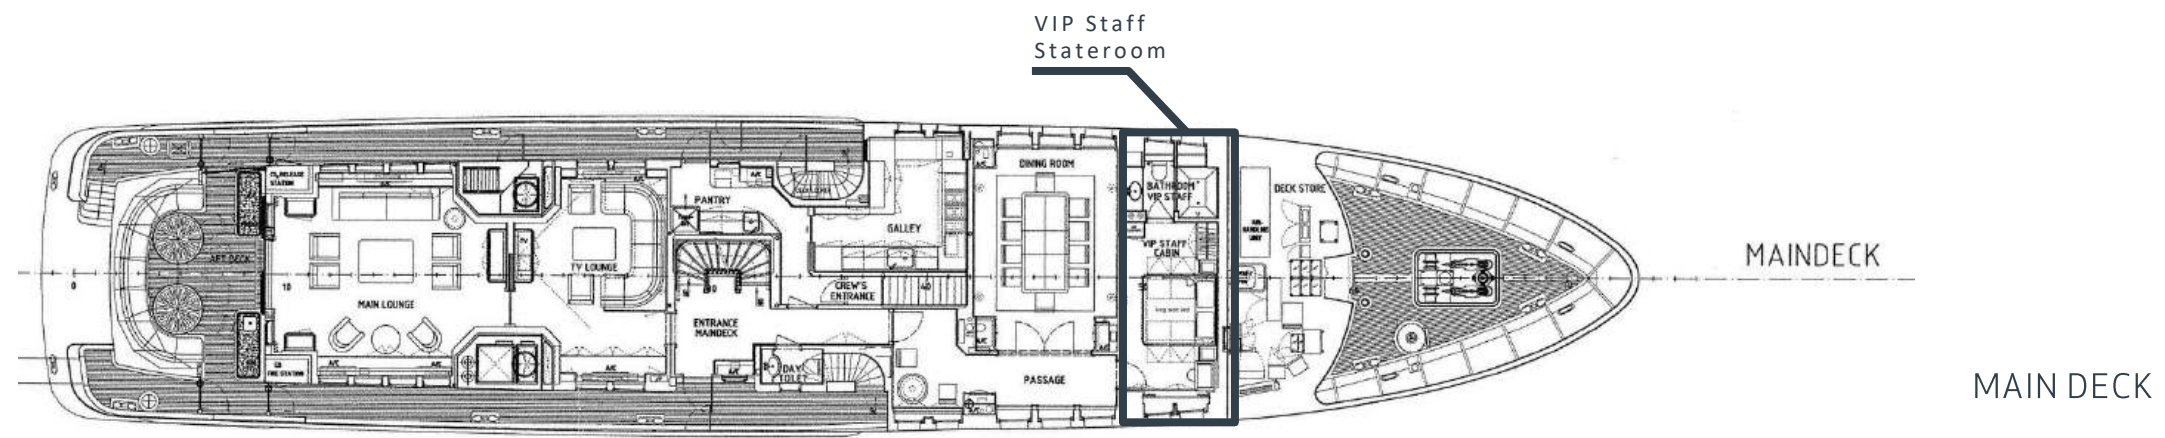

FOR SALE

BRAVADO

BUILDER	ABEKING & RASMUSSEN
BUILT / REFIT	2004 / 2021 / 2024
BEAM	8.70M / 28'07"
DRAFT	2.90M / 9'06"
STATEROOMS	6
GUESTS	12
CREW	11
HULL MATERIAL	STEEL
SPEED	12 KNOTS / 14 MAX
FLAG	MALTA

EXPERT'S VIEW

"M/Y BRAVADO boasts a spectacular Owner's stateroom on the bridge deck with a 25m2 gym, five elegant guest cabins, and a German pedigree for quality. Meticulously maintained by the same Owner since 2015, refitted and upgraded in 2016/2021/2024. This world-cruising yacht has an ocean-crossing range. She features a new interior, modern navigation systems, formal dining room, and low fuel consumption, ensuring a comfortable navigation."

Bridge Deck
Aft Lounge

BRIDGE DECK

BRIDGE DECK

MAINDECK

LOWERDECK