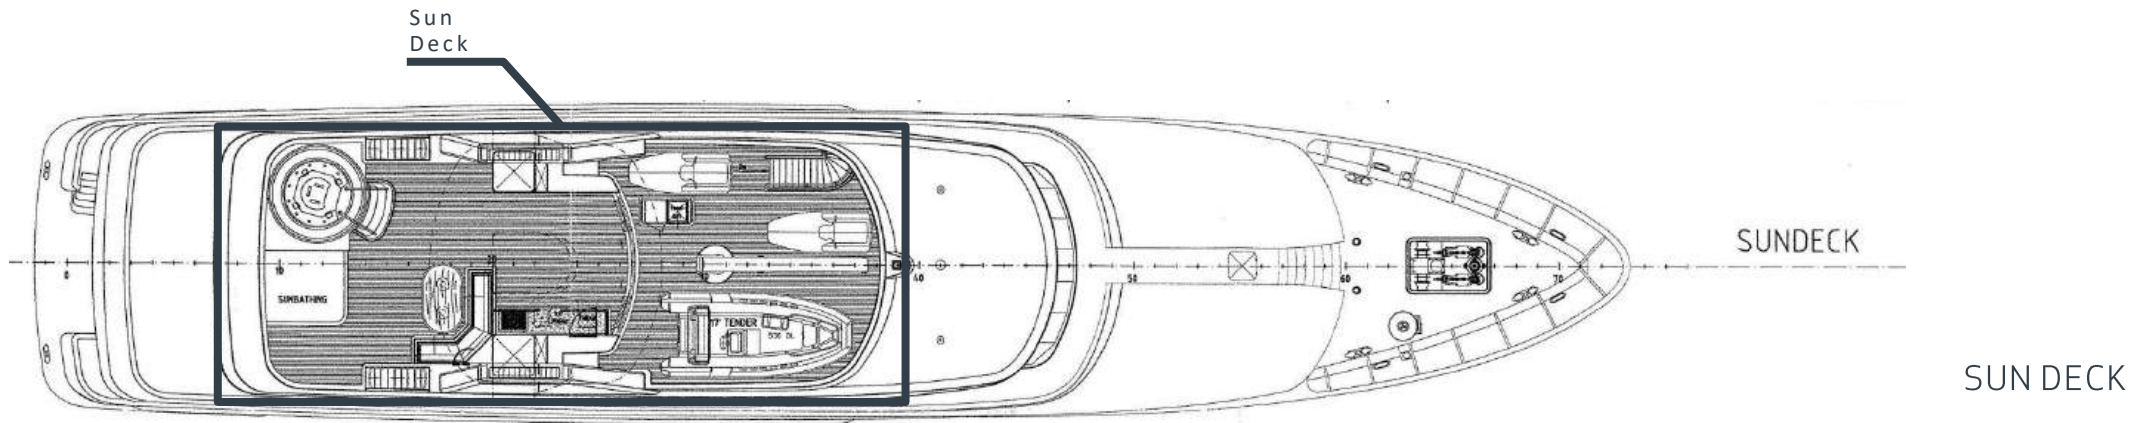

EXPERT'S VIEW

"M/Y BRAVADO boasts a spectacular Owner's stateroom on the bridge deck with a 25m2 gym, five elegant guest cabins, and a German pedigree for quality. Meticulously maintained by the same Owner since 2015, refitted and upgraded in 2016/2021/2024. This world-cruising yacht has an ocean-crossing range. She features a new interior, modern navigation systems, formal dining room, and low fuel consumption, ensuring a comfortable navigation."

Bridge Deck
Aft Lounge

BRIDGE DECK

BRIDGE DECK

MAINDECK

LOWERDECK