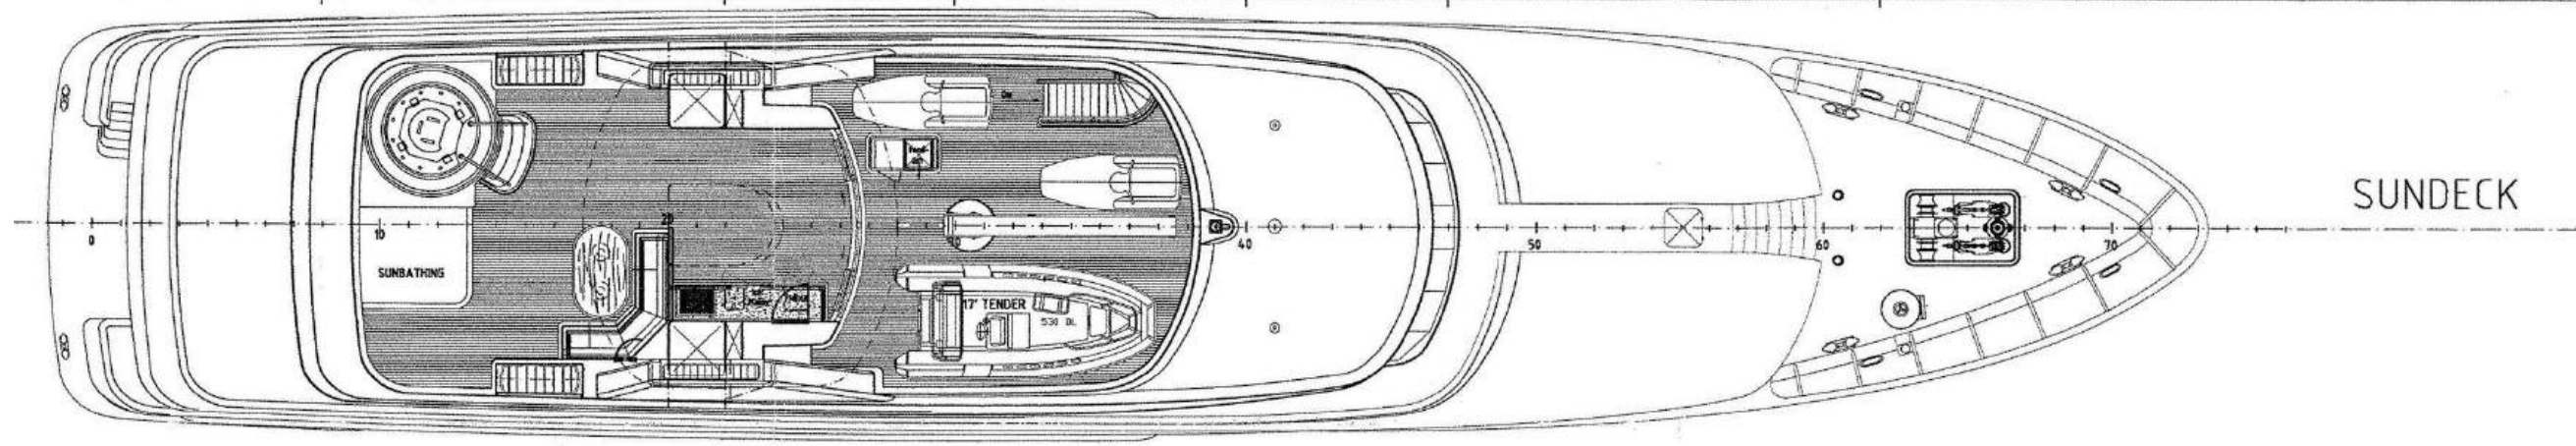

EXPERT'S VIEW

"M/Y BRAVADO boasts a spectacular Owner's stateroom on the bridge deck with a 25m2 gym, five elegant guest cabins, and a German pedigree for quality. Meticulously maintained by the same Owner since 2015, refitted and upgraded in 2016/2021/2024. This world-cruising yacht has an ocean-crossing range. She features a new interior, modern navigation systems, formal dining room, and low fuel consumption, ensuring a comfortable navigation."

Bridge Deck
Aft Lounge

BRIDGE DECK

BRIDGE DECK

MAINDECK

LOWERDECK