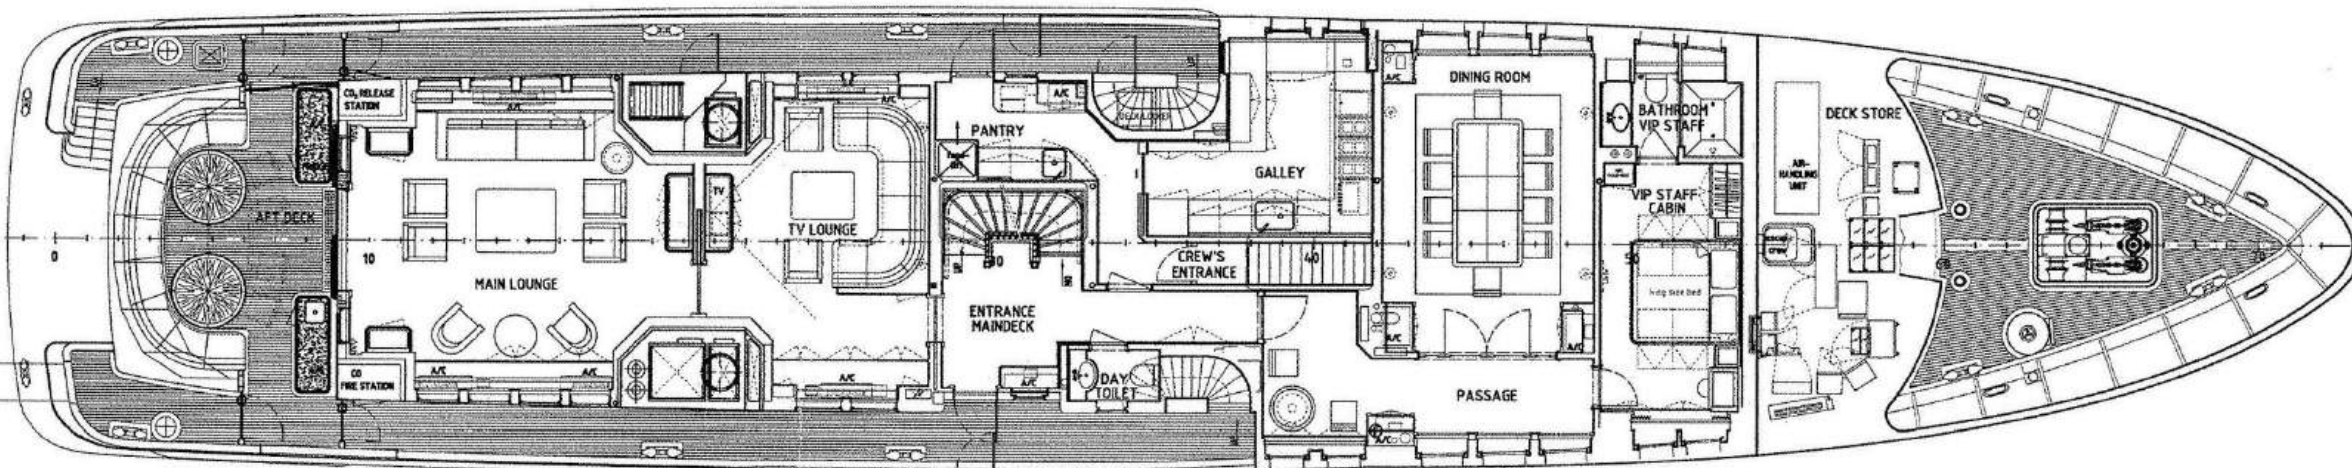

FOR SALE

BRAVADO

BUILDER	ABEKING & RASMUSSEN
BUILT / REFIT	2004 / 2021 / 2024
BEAM	8.70M / 28'07"
DRAFT	2.90M / 9'06"
STATEROOMS	6
GUESTS	12
CREW	11
HULL MATERIAL	STEEL
SPEED	12 KNOTS / 14 MAX
FLAG	MALTA

EXPERT'S VIEW

"M/Y BRAVADO boasts a spectacular Owner's stateroom on the bridge deck with a 25m2 gym, five elegant guest cabins, and a German pedigree for quality. Meticulously maintained by the same Owner since 2015, refitted and upgraded in 2016/2021/2024. This world-cruising yacht has an ocean-crossing range. She features a new interior, modern navigation systems, formal dining room, and low fuel consumption, ensuring a comfortable navigation."

Bridge Deck
Aft Lounge

BRIDGE DECK

BRIDGE DECK

MAINDECK

LOWERDECK