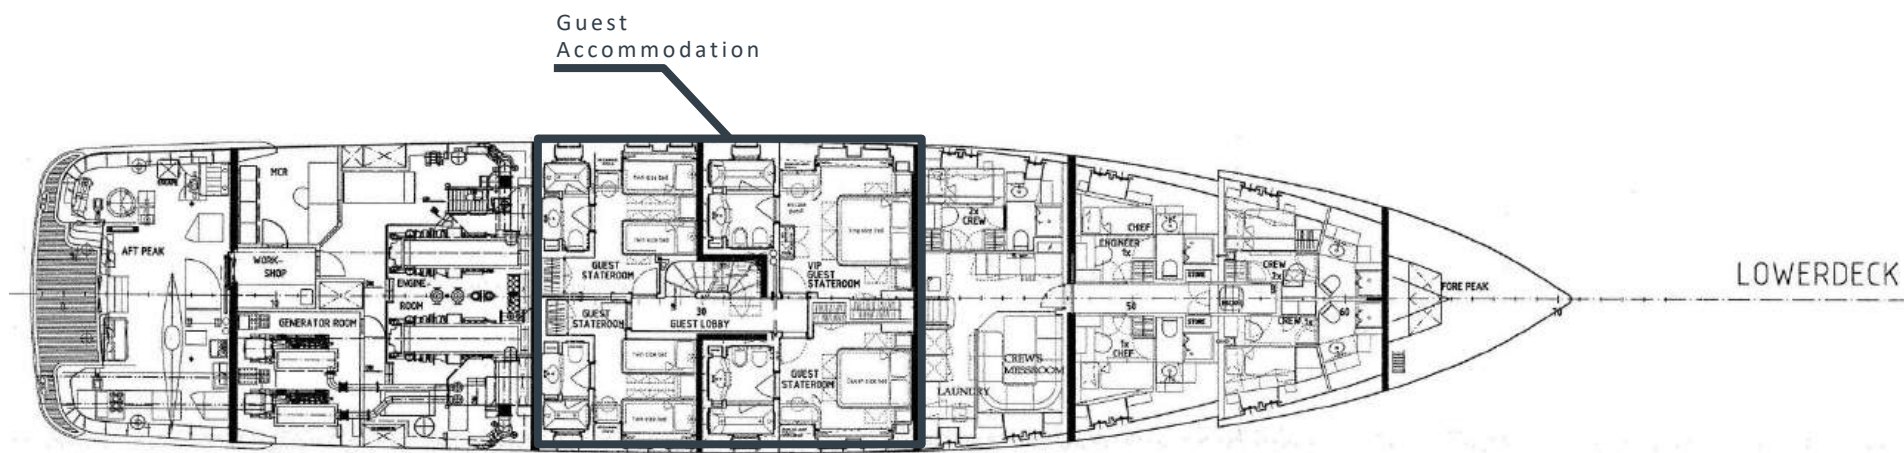

FOR SALE

BRAVADO

BUILDER	ABEKING & RASMUSSEN
BUILT / REFIT	2004 / 2021 / 2024
BEAM	8.70M / 28'07"
DRAFT	2.90M / 9'06"
STATEROOMS	6
GUESTS	12
CREW	11
HULL MATERIAL	STEEL
SPEED	12 KNOTS / 14 MAX
FLAG	MALTA

EXPERT'S VIEW

"M/Y BRAVADO boasts a spectacular Owner's stateroom on the bridge deck with a 25m2 gym, five elegant guest cabins, and a German pedigree for quality. Meticulously maintained by the same Owner since 2015, refitted and upgraded in 2016/2021/2024. This world-cruising yacht has an ocean-crossing range. She features a new interior, modern navigation systems, formal dining room, and low fuel consumption, ensuring a comfortable navigation."

Bridge Deck
Aft Lounge

BRIDGE DECK

BRIDGE DECK

MAINDECK

LOWERDECK