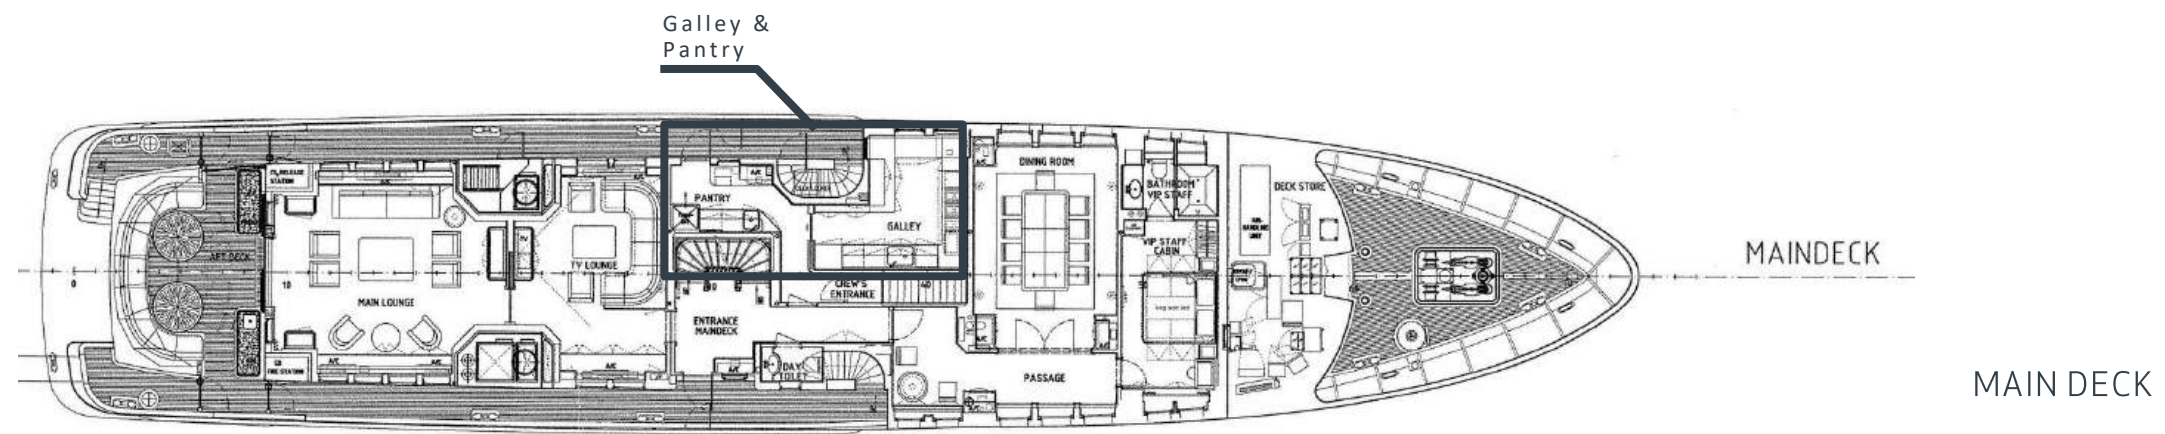

EXPERT'S VIEW

"M/Y BRAVADO boasts a spectacular Owner's stateroom on the bridge deck with a 25m2 gym, five elegant guest cabins, and a German pedigree for quality. Meticulously maintained by the same Owner since 2015, refitted and upgraded in 2016/2021/2024. This world-cruising yacht has an ocean-crossing range. She features a new interior, modern navigation systems, formal dining room, and low fuel consumption, ensuring a comfortable navigation."

Bridge Deck
Aft Lounge

BRIDGE DECK

BRIDGE DECK

MAINDECK

LOWERDECK