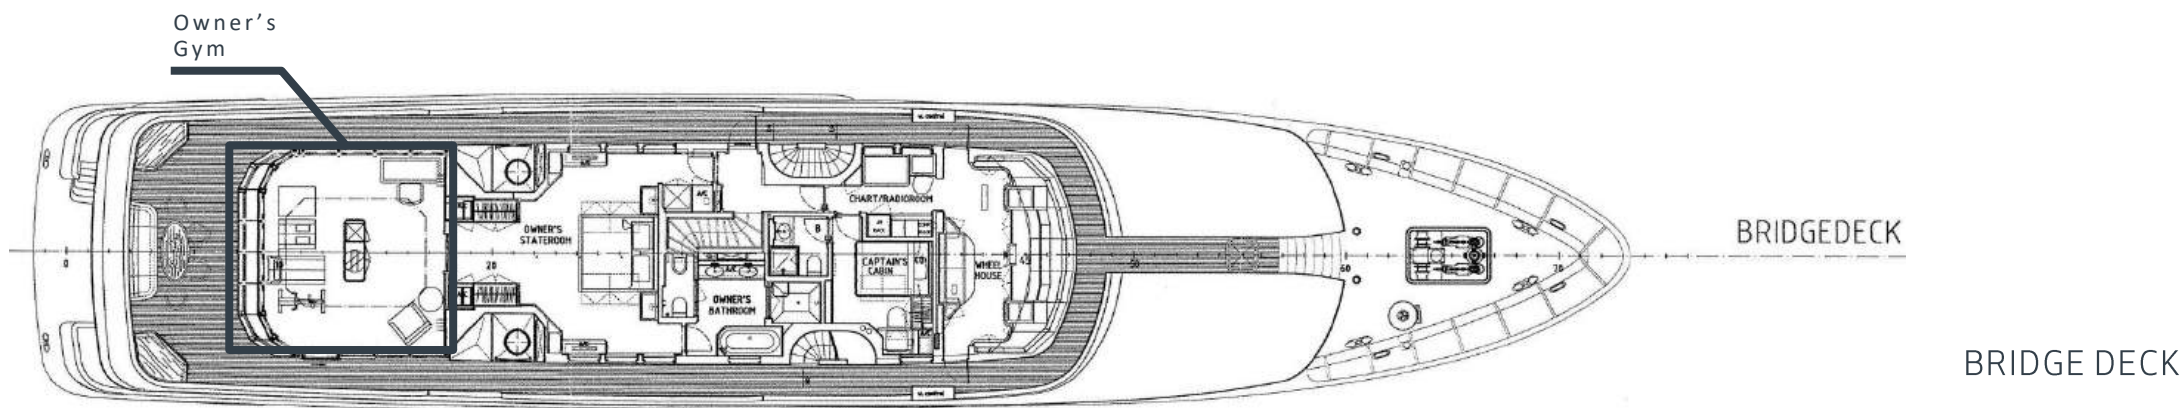

EXPERT'S VIEW

"M/Y BRAVADO boasts a spectacular Owner's stateroom on the bridge deck with a 25m2 gym, five elegant guest cabins, and a German pedigree for quality. Meticulously maintained by the same Owner since 2015, refitted and upgraded in 2016/2021/2024. This world-cruising yacht has an ocean-crossing range. She features a new interior, modern navigation systems, formal dining room, and low fuel consumption, ensuring a comfortable navigation."

Bridge Deck
Aft Lounge

BRIDGE DECK

BRIDGE DECK

MAINDECK

LOWERDECK