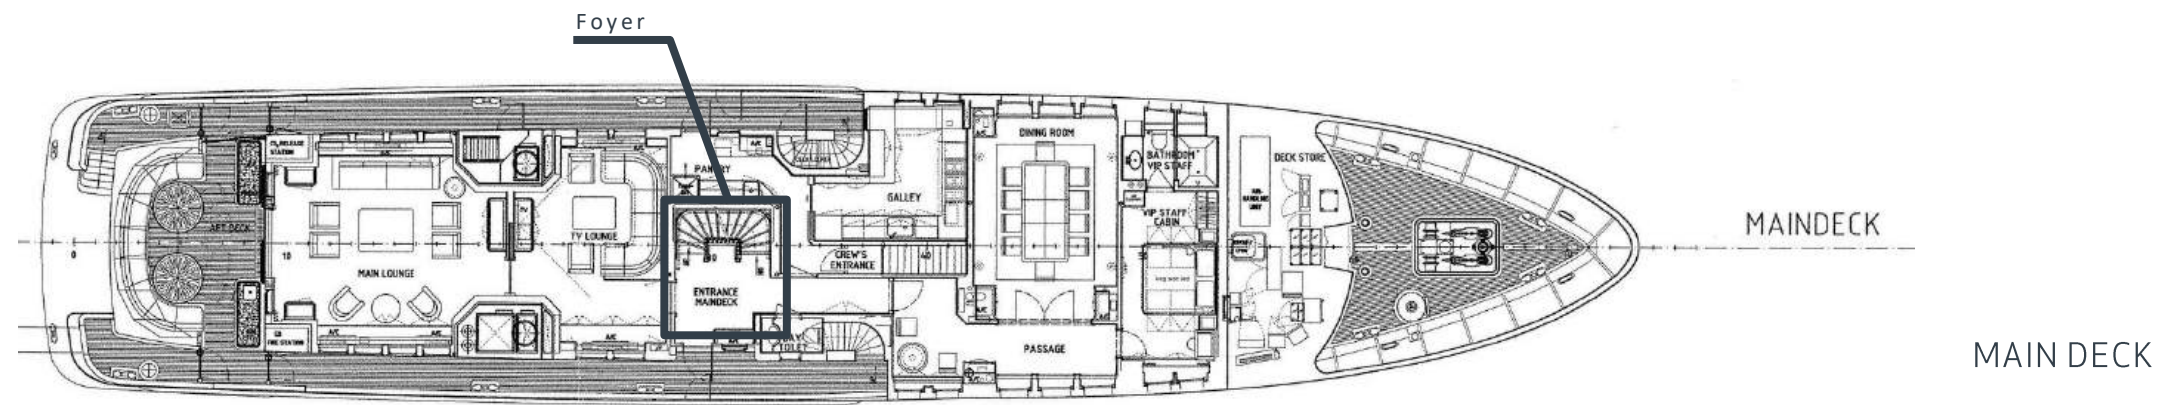

FOR SALE

BRAVADO

BUILDER	ABEKING & RASMUSSEN
BUILT / REFIT	2004 / 2021 / 2024
BEAM	8.70M / 28'07"
DRAFT	2.90M / 9'06"
STATEROOMS	6
GUESTS	12
CREW	11
HULL MATERIAL	STEEL
SPEED	12 KNOTS / 14 MAX
FLAG	MALTA

EXPERT'S VIEW

"M/Y BRAVADO boasts a spectacular Owner's stateroom on the bridge deck with a 25m2 gym, five elegant guest cabins, and a German pedigree for quality. Meticulously maintained by the same Owner since 2015, refitted and upgraded in 2016/2021/2024. This world-cruising yacht has an ocean-crossing range. She features a new interior, modern navigation systems, formal dining room, and low fuel consumption, ensuring a comfortable navigation."

Bridge Deck
Aft Lounge

BRIDGE DECK

BRIDGE DECK

MAINDECK

LOWERDECK