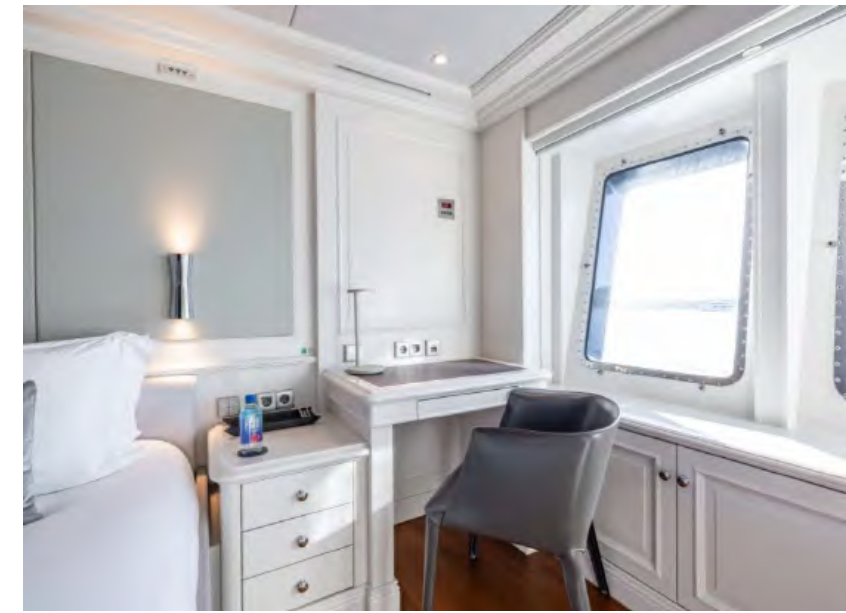

EXPERT'S VIEW

"M/Y BRAVADO boasts a spectacular Owner's stateroom on the bridge deck with a 25m2 gym, five elegant guest cabins, and a German pedigree for quality. Meticulously maintained by the same Owner since 2015, refitted and upgraded in 2016/2021/2024. This world-cruising yacht has an ocean-crossing range. She features a new interior, modern navigation systems, formal dining room, and low fuel consumption, ensuring a comfortable navigation."