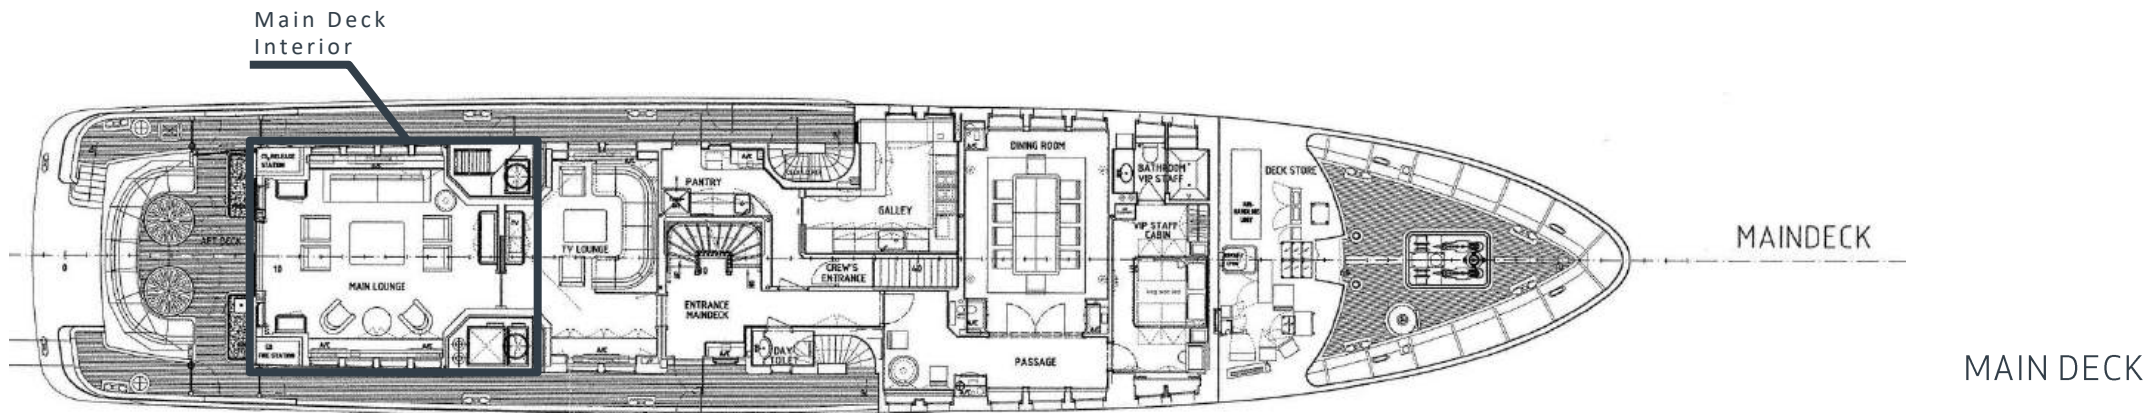

FOR SALE

BRAVADO

BUILDER	ABEKING & RASMUSSEN
BUILT / REFIT	2004 / 2021 / 2024
BEAM	8.70M / 28'07"
DRAFT	2.90M / 9'06"
STATEROOMS	6
GUESTS	12
CREW	11
HULL MATERIAL	STEEL
SPEED	12 KNOTS / 14 MAX
FLAG	MALTA

EXPERT'S VIEW

"M/Y BRAVADO boasts a spectacular Owner's stateroom on the bridge deck with a 25m2 gym, five elegant guest cabins, and a German pedigree for quality. Meticulously maintained by the same Owner since 2015, refitted and upgraded in 2016/2021/2024. This world-cruising yacht has an ocean-crossing range. She features a new interior, modern navigation systems, formal dining room, and low fuel consumption, ensuring a comfortable navigation."

Bridge Deck
Aft Lounge

BRIDGE DECK

BRIDGE DECK

MAINDECK

LOWERDECK