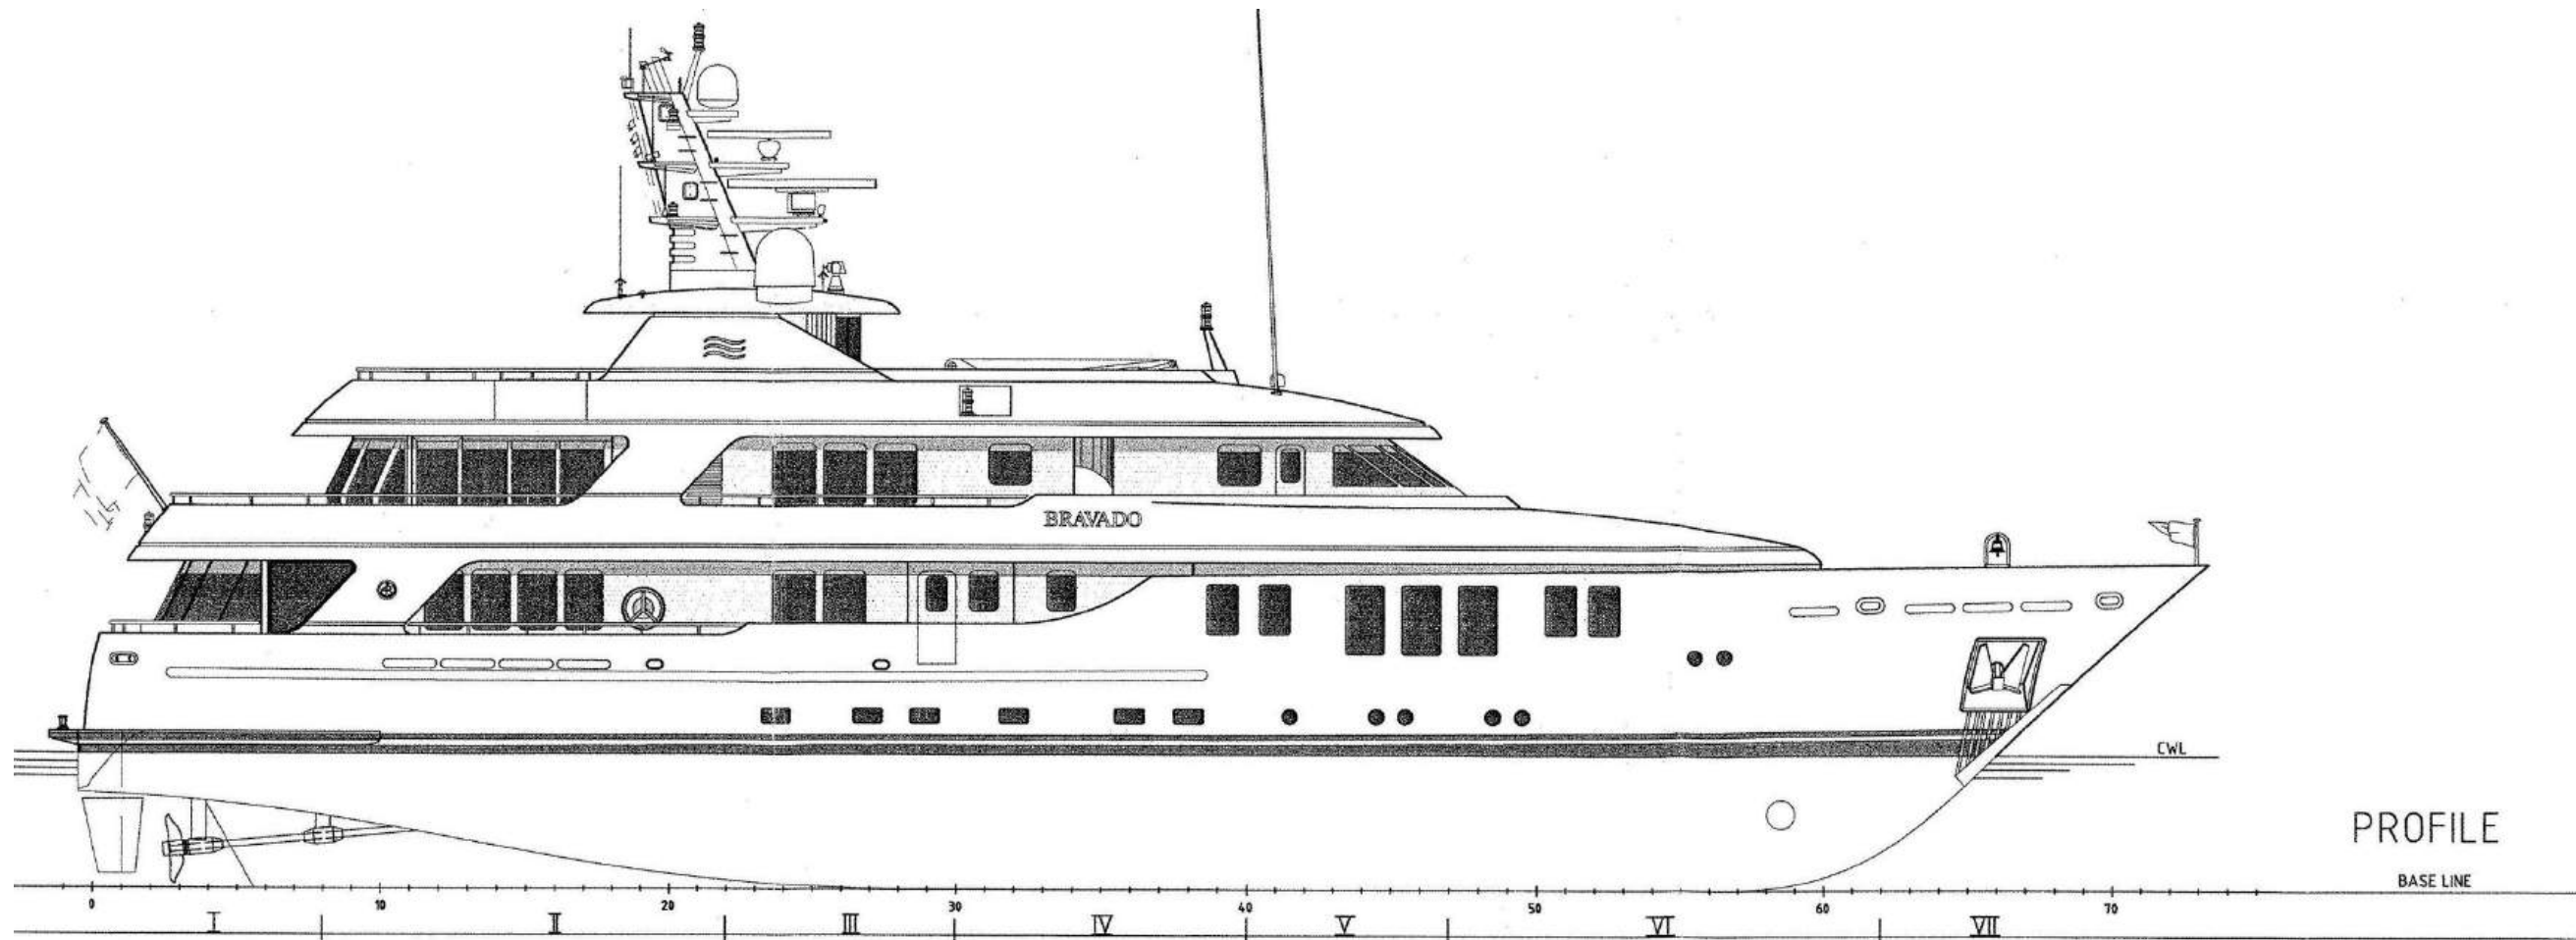

FOR SALE

BRAVADO

BUILDER	ABEKING & RASMUSSEN
BUILT / REFIT	2004 / 2021 / 2024
BEAM	8.70M / 28'07"
DRAFT	2.90M / 9'06"
STATEROOMS	6
GUESTS	12
CREW	11
HULL MATERIAL	STEEL
SPEED	12 KNOTS / 14 MAX
FLAG	MALTA

EXPERT'S VIEW

"M/Y BRAVADO boasts a spectacular Owner's stateroom on the bridge deck with a 25m2 gym, five elegant guest cabins, and a German pedigree for quality. Meticulously maintained by the same Owner since 2015, refitted and upgraded in 2016/2021/2024. This world-cruising yacht has an ocean-crossing range. She features a new interior, modern navigation systems, formal dining room, and low fuel consumption, ensuring a comfortable navigation."

Bridge Deck
Aft Lounge

BRIDGE DECK

BRIDGE DECK

MAINDECK

LOWERDECK