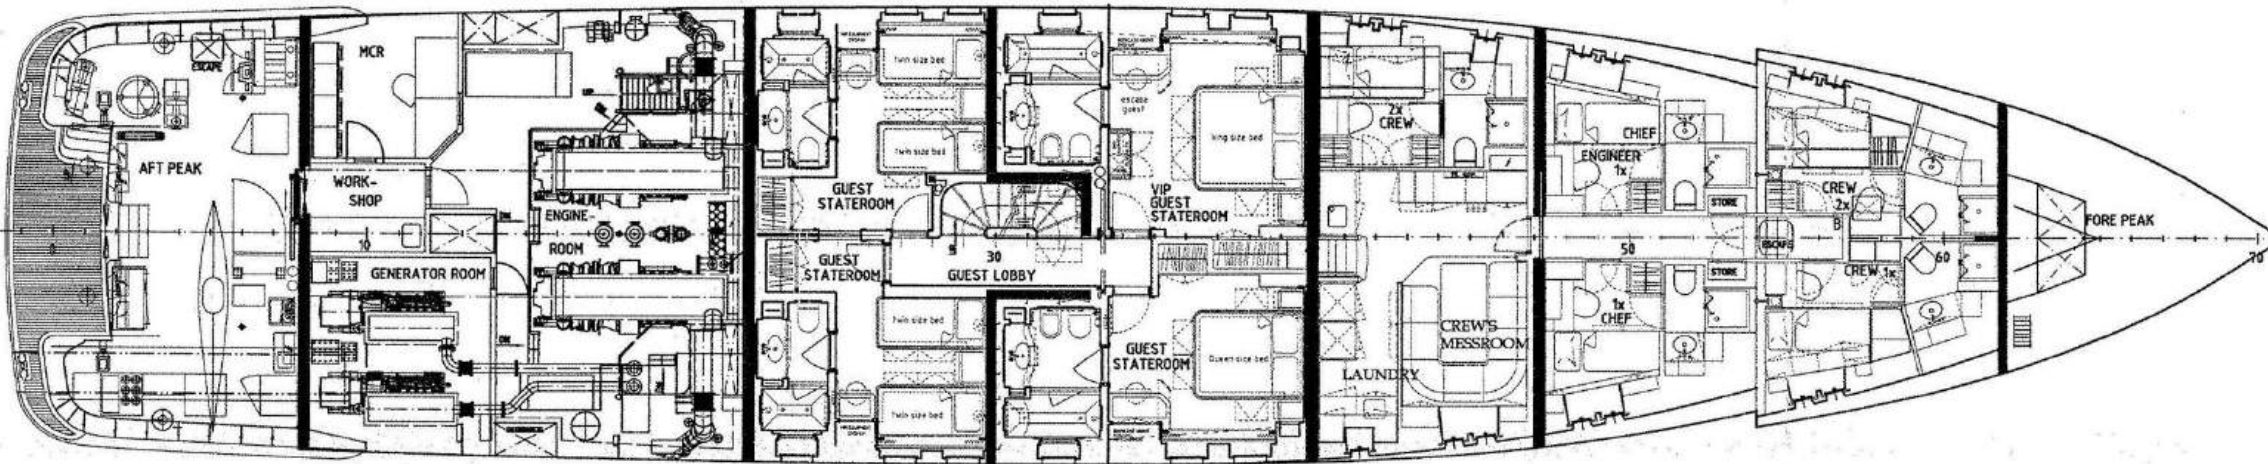

EXPERT'S VIEW

"M/Y BRAVADO boasts a spectacular Owner's stateroom on the bridge deck with a 25m2 gym, five elegant guest cabins, and a German pedigree for quality. Meticulously maintained by the same Owner since 2015, refitted and upgraded in 2016/2021/2024. This world-cruising yacht has an ocean-crossing range. She features a new interior, modern navigation systems, formal dining room, and low fuel consumption, ensuring a comfortable navigation."

Bridge Deck
Aft Lounge

BRIDGE DECK

BRIDGE DECK

MAINDECK

LOWERDECK