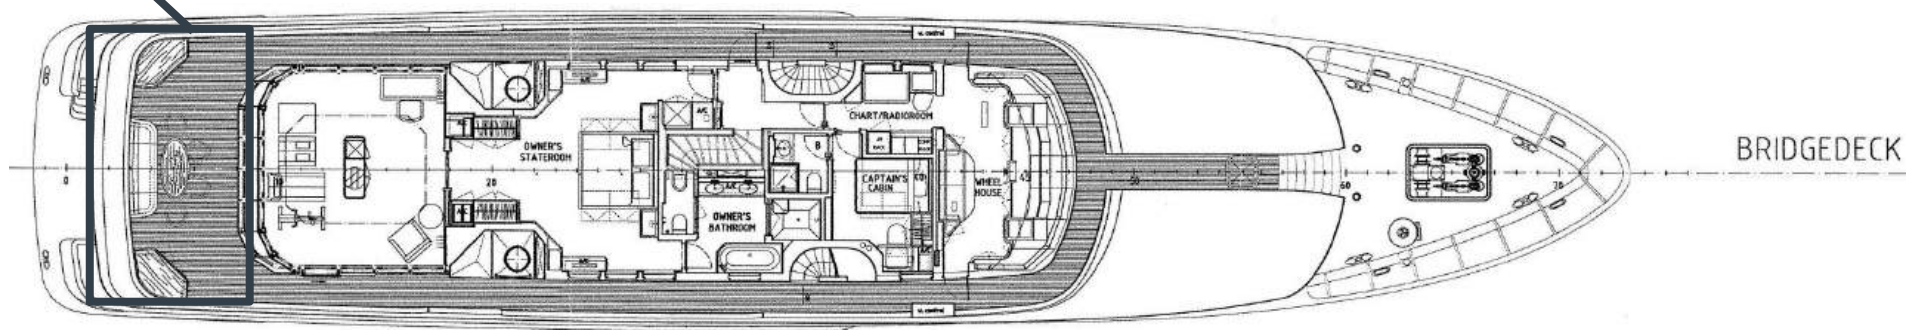

EXPERT'S VIEW

"M/Y BRAVADO boasts a spectacular Owner's stateroom on the bridge deck with a 25m2 gym, five elegant guest cabins, and a German pedigree for quality. Meticulously maintained by the same Owner since 2015, refitted and upgraded in 2016/2021/2024. This world-cruising yacht has an ocean-crossing range. She features a new interior, modern navigation systems, formal dining room, and low fuel consumption, ensuring a comfortable navigation."

Bridge Deck
Aft Lounge

BRIDGE DECK

BRIDGE DECK

MAINDECK

LOWERDECK