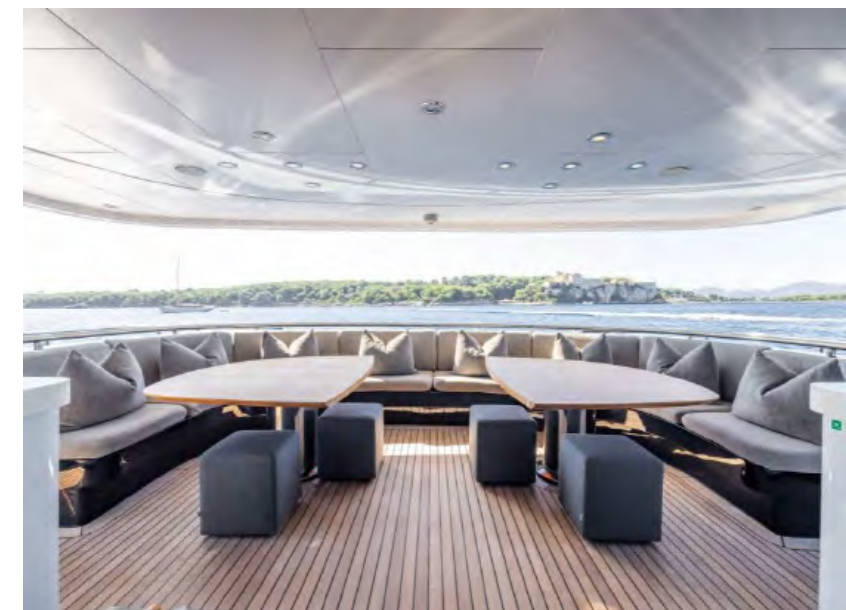

EXPERT'S VIEW

"M/Y BRAVADO boasts a spectacular Owner's stateroom on the bridge deck with a 25m2 gym, five elegant guest cabins, and a German pedigree for quality. Meticulously maintained by the same Owner since 2015, refitted and upgraded in 2016/2021/2024. This world-cruising yacht has an ocean-crossing range. She features a new interior, modern navigation systems, formal dining room, and low fuel consumption, ensuring a comfortable navigation."