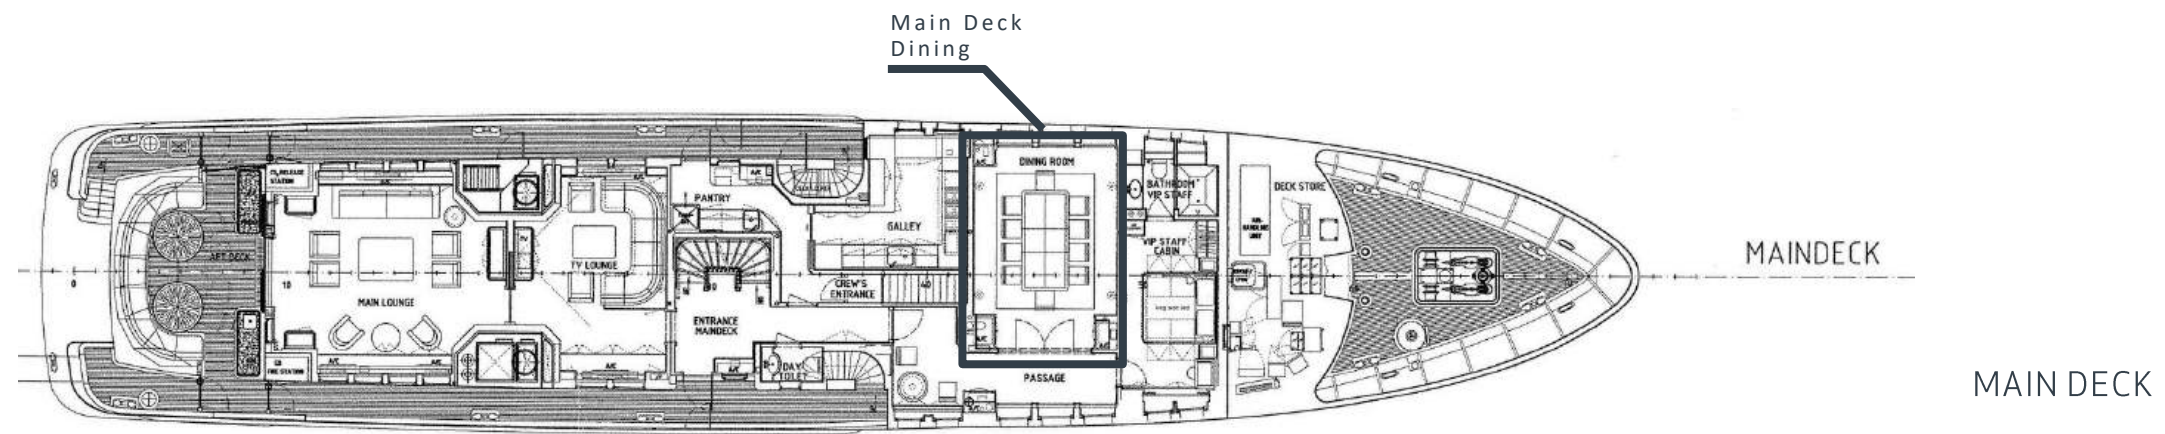

FOR SALE

BRAVADO

BUILDER	ABEKING & RASMUSSEN
BUILT / REFIT	2004 / 2021 / 2024
BEAM	8.70M / 28'07"
DRAFT	2.90M / 9'06"
STATEROOMS	6
GUESTS	12
CREW	11
HULL MATERIAL	STEEL
SPEED	12 KNOTS / 14 MAX
FLAG	MALTA

EXPERT'S VIEW

"M/Y BRAVADO boasts a spectacular Owner's stateroom on the bridge deck with a 25m2 gym, five elegant guest cabins, and a German pedigree for quality. Meticulously maintained by the same Owner since 2015, refitted and upgraded in 2016/2021/2024. This world-cruising yacht has an ocean-crossing range. She features a new interior, modern navigation systems, formal dining room, and low fuel consumption, ensuring a comfortable navigation."

Bridge Deck
Aft Lounge

BRIDGE DECK

BRIDGE DECK

MAINDECK

LOWERDECK