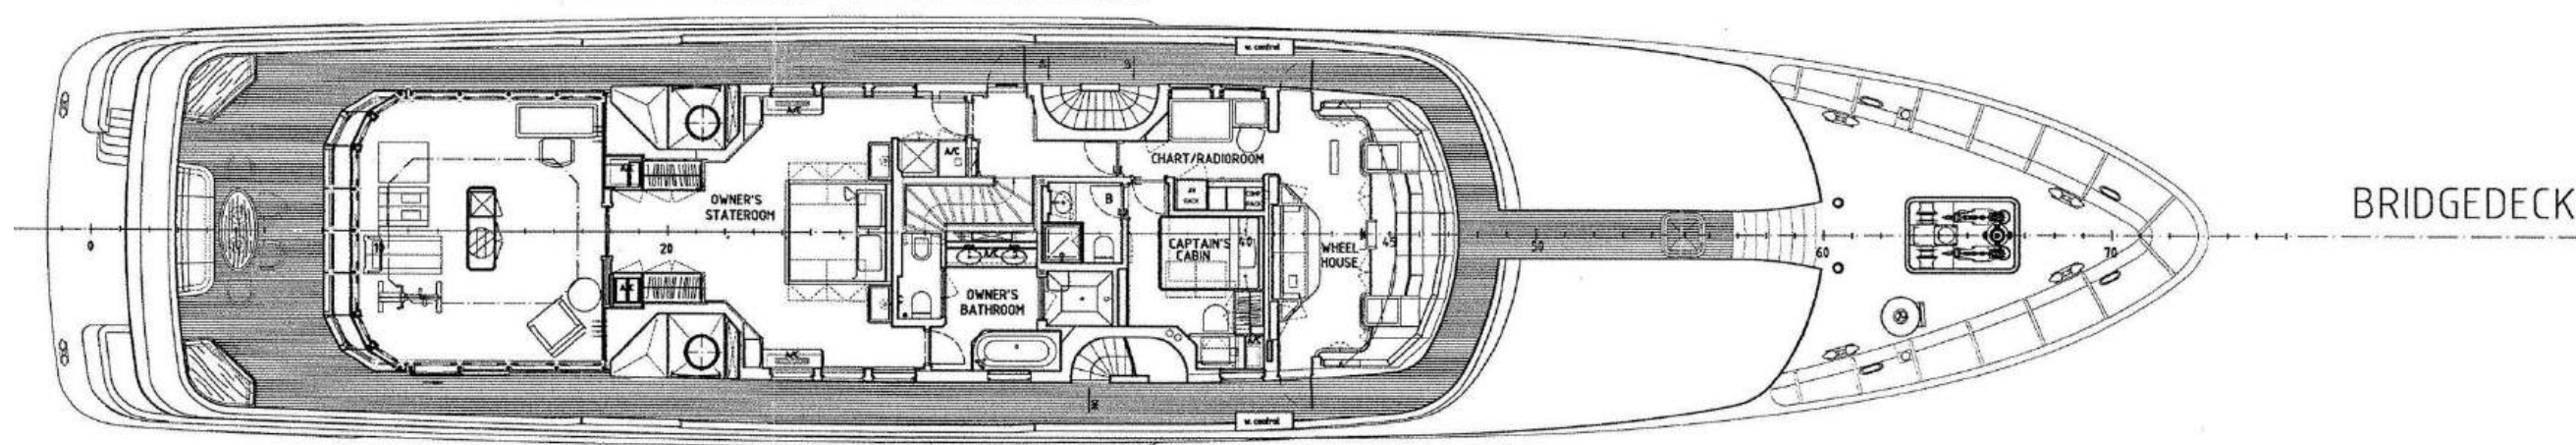

EXPERT'S VIEW

"M/Y BRAVADO boasts a spectacular Owner's stateroom on the bridge deck with a 25m2 gym, five elegant guest cabins, and a German pedigree for quality. Meticulously maintained by the same Owner since 2015, refitted and upgraded in 2016/2021/2024. This world-cruising yacht has an ocean-crossing range. She features a new interior, modern navigation systems, formal dining room, and low fuel consumption, ensuring a comfortable navigation."

Bridge Deck
Aft Lounge

BRIDGE DECK

BRIDGE DECK

MAINDECK

LOWERDECK